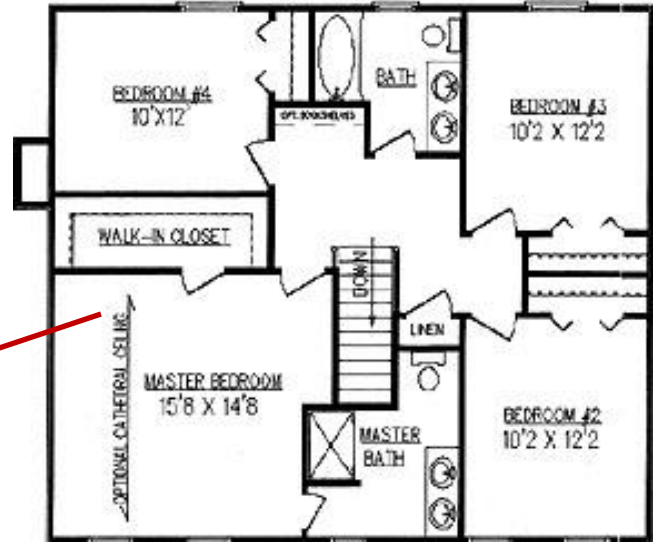

The Princeton

4 bedrooms | 2 1/2 bathrooms | 2424 sq ft

Customize this large kitchen with an island, breakfast bar and built-in appliances!

The master suite is equipped with a large walk-in closet and private bath!